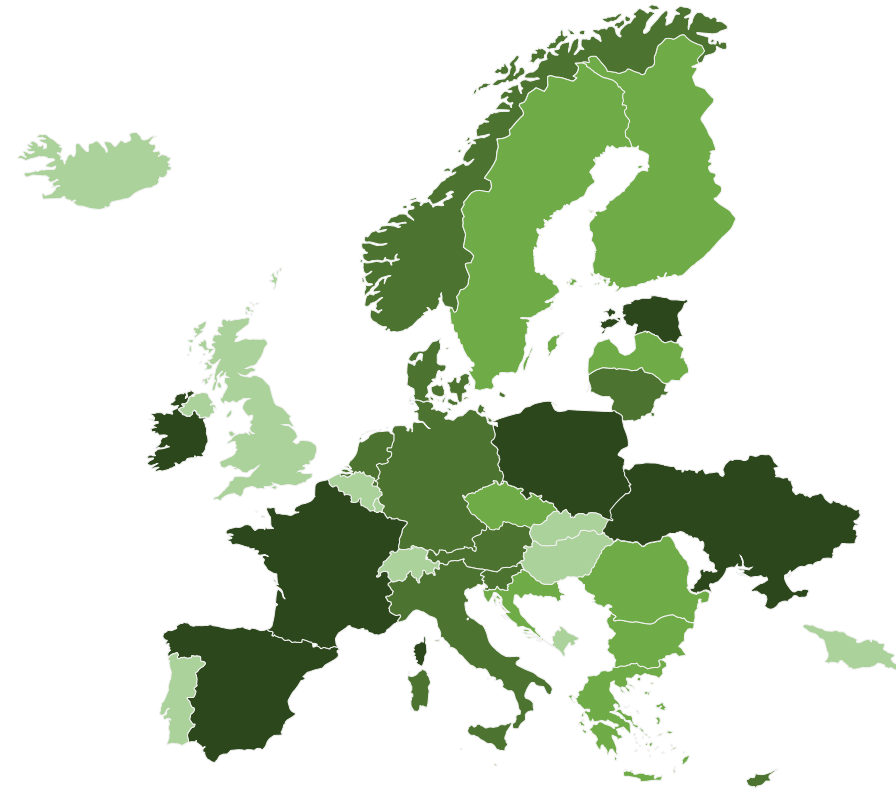

OVERALL MATURITY LEVEL SEGMENTATION