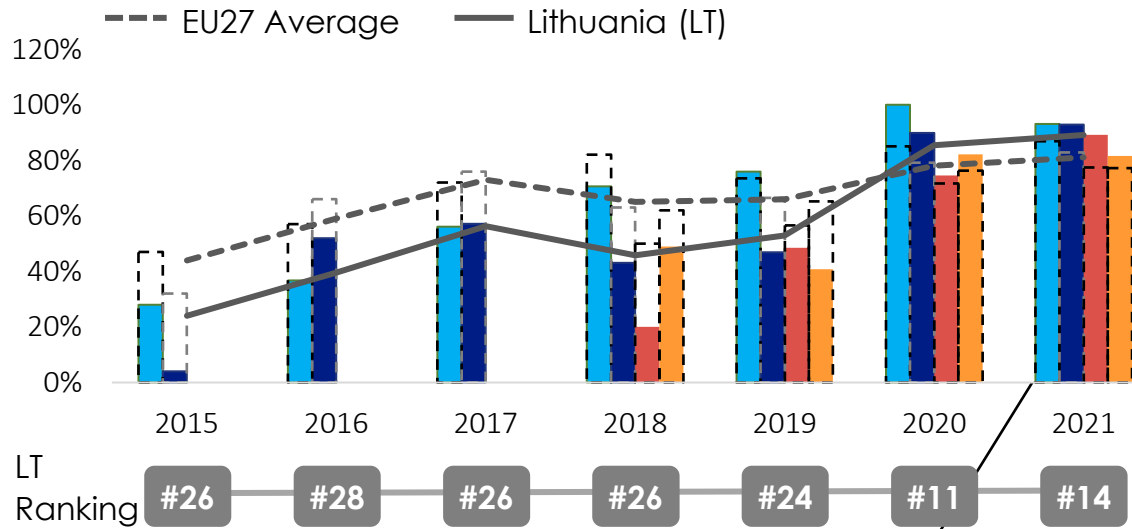

State-of-Play on open data - 2021

Lithuania

MATURITY LEVEL RATING