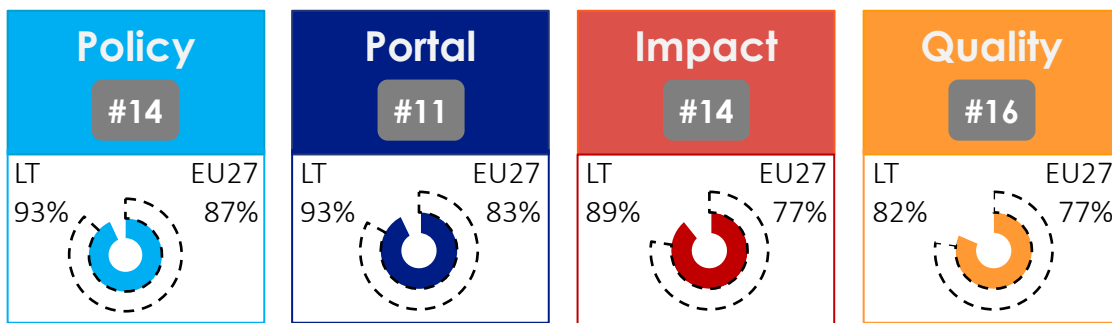

OVERALL MATURITY LEVEL SEGMENTATION